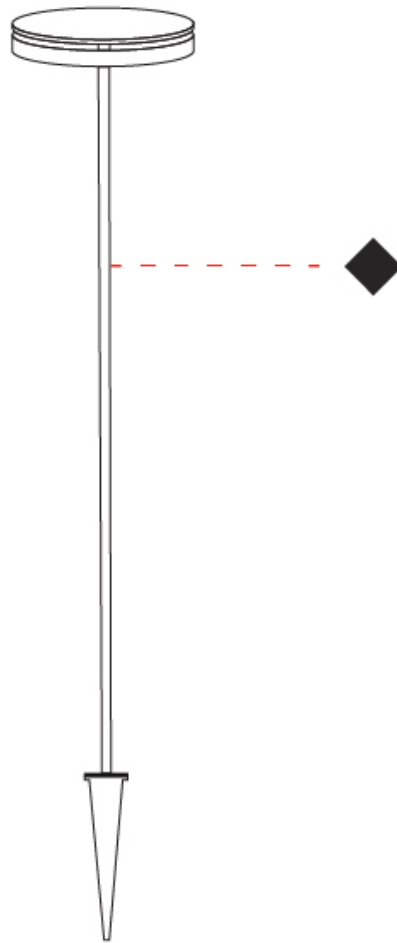

CHIODO POST

E9B234-

PROJECT _____

TYPE _____

SPECIFIER _____

QUANTITY _____

DATE _____

E