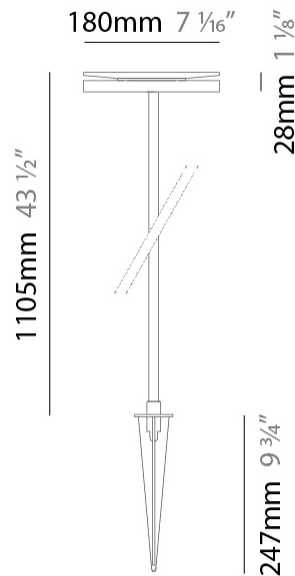

CHIODO POST

E9B234-

base number   Finish
Options

1. To build a product code in our configurator select the specify button on the base model # product page
2. To build a manual product code on this datasheet choose from the options listed below in blue font and add the suffix to the base model #

GENERAL

Series: Chiodo
Partner: Platek
Division: Exterior
Installation: Post
Product Type: Bollard - Garden
Mounting Location: Above Ground

PHYSICAL

Shape: Disc
Diameter (mm): 180
Diameter (in): 7 1/16
Height (mm): 1105
Height (in): 43 1/2
Weight (kg): 1.94
Weight (lbs): 4.28
Screws: No visible screws
Diffuser: Frosted Methacrylate
Fixture Finish: BLK / COR
Fixture Material: Aluminum
Upon Request: Finishes - White, Green Forest, Gray, Anthracite

ELECTRICAL

Lamp Type: LED
Input Wattage (W): 11
Total Output Wattage (W): 9
Dimming: Non-Dimmable / 0-10V Dimming
Driver Included: No
Driver Location: Remote
Driver Type: Constant Voltage - Universal
Driver Class: Class 2
Input Voltage (V): 120 - 277
Output Voltage (V): 24

LED

Color Temperature (°K): 3000
Max. Delivered Lumen (lm): 595
Nominal Lumen (lm): 710
CRI: >80 CRI
Lamp Life (hrs): 50000

OPTICAL

Optic°: 93

RATINGS AND CERTIFICATIONS

Certified By: Certified for North American Standards
IP rating: IP65
IK Rating: IK05
Bug Rating: B0 U2 G0

PROJECT
TYPE
SPECIFIER
QUANTITY
DATE