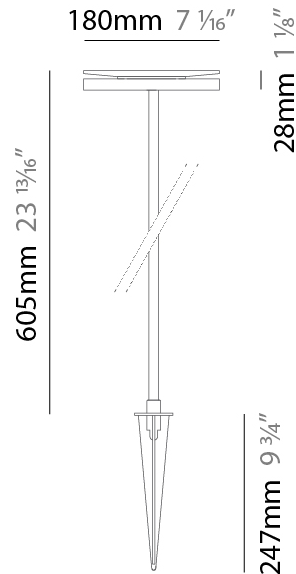

GENERAL

Series: Chiodo _____
Partner: Platek _____
Division: Exterior _____
Installation: Post _____
Product Type: Bollard - Garden _____
Mounting Location: Above Ground _____

PHYSICAL

Shape: Disc _____
Diameter (mm): 180 _____
Diameter (in): 7 1/16 _____
Height (mm): 605 _____
Height (in): 23 3/4 _____
Weight (kg): 1.75 _____
Weight (lbs): 3.85 _____
Screws: No visible screws _____
Diffuser: Frosted Methacrylate _____
Fixture Finish: BLK / COR _____
Fixture Material: Aluminum _____
Upon Request: Finishes - White, Green Forest, Gray, Anthracite _____

ELECTRICAL

Lamp Type: LED _____
Input Wattage (W): 11 _____
Total Output Wattage (W): 9 _____
Dimming: Non-Dimmable / 0-10V Dimming _____
Driver Included: No _____
Driver Location: Remote _____
Driver Type: Constant Voltage - Universal _____
Driver Class: Class 2 _____
Input Voltage (V): 120 - 277 _____
Output Voltage (V): 24 _____

LED

Color Temperature (°K): 3000 _____
Max. Delivered Lumen (lm): 595 _____
Nominal Lumen (lm): 710 _____
CRI: >80 CRI _____
Lamp Life (hrs): 50000 _____

OPTICAL

Optic°: 93 _____

RATINGS AND CERTIFICATIONS

Certified By: Certified for North American Standards _____
IP rating: IP65 _____
IK Rating: IK05 _____
Bug Rating: B0 U2 G0 _____
Upon Request: Higher Maximum Ambient Temperature _____